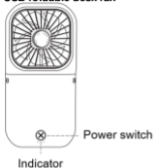

MO2123

EN

USB foldable desk fan

Product parameters:

Type-C input:	DC5V / 1000mA
Type-C output:	DC5V / 1000mA
USB Output:	DC5V / 1000mA
Battery Capacity:	3000mAh/ 11.1Wh

Fan:

1. The fan has 3 power modes. Press the power switch: ON > Low power > Middle power > High power > OFF.
2. Indicator: The indicator light flashes when the fan is being charged. It remains on when fully charged.
3. Charging time: It takes approx. 4 hours to fully charge but it also depends on the rating of power source being used.
4. Use time: 6-8 hours for low power mode, 4-6 hours for middle power mode and approx. 2 hours for high power mode.

Power bank:

It has power bank function. Please use the provided type-C to USB cable to charge other devices.