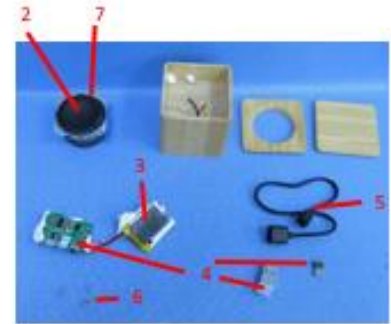

SUSTAINABILITY DECLARATION

Item number
MO9894

Item description

5.0 wireless speaker with bamboo casing with LED light indication. 1 Rechargeable Lithium 500 mAh battery included.

Material content

Part	Component description	Position	Material	Weight Percentage
1	Shell	Outside	Bamboo	65,00%
2	Speaker	Inside	-	15,00%
3	Lithium Battery	Inside	-	8,00%
4	Printed Circuit Board Assembly (PCBA)	Inside	-	8,00%
5	USB Cable	-	-	2,00%
6	Screw	Inside	Iron	1,00%
7	Ring	Inside	Acrylonitrile butadiene styrene (ABS)	1,00%
			Total	100,00%

Material information	Petrochemical	Partly Biobased	Biobased
Non-biodegradable	PA, PE, PP, PET, RPET, PS, PVC, ABS , VI, Silicone, POM, ACR, PU, PC, PVC, TPE, LDPE	PLA/ABS, Wheat Straw/PP, Wheat Straw/ABS, Bamboo/PP, Coffee Husk/PP, Coffee Husk/ABS	Glass
Biodegradable (industrial)	PBAT	PLA/BPAT	Bamboo , Wheat Straw, PLA, Paper, Paper Straw, PLA/Wheat Straw, PLA/Bamboo, Cork, Cotton, Cocos Oil, Rubber, Hemp