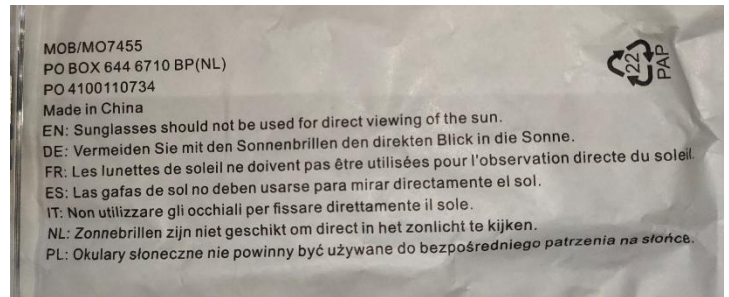

EU Declaration of Conformity (DOC)

Company name: *Mid Ocean (Brands) BV (MOB)*
Postal address: *PO BOX 644*
Postcode and City: *6710 BP Ede (NL)*
Telephone number: *0031 (0)342 426992*
E-mail address: *DOC@reclamond.com*

We declare that DOC issued under our sole responsibility and belongs to the following product:

Item number: *MO7455-03, -04, -05, -06, -08, -10, -21, -38, -48*
Description: *Sunglasses with UV protection*
Classification: *PPE Class 1, type Sunglasses, Category 2*
Country of Origin: *China*
Batch: *PO 4100110734*

Object of the declaration (identification of apparatus allowing traceability; it may include a colour image of sufficient clarity where necessary for the identification of the apparatus):

The object of the declaration described above is in conformity with the relevant Union harmonization legislation: PPE EU Regulation 2016/425